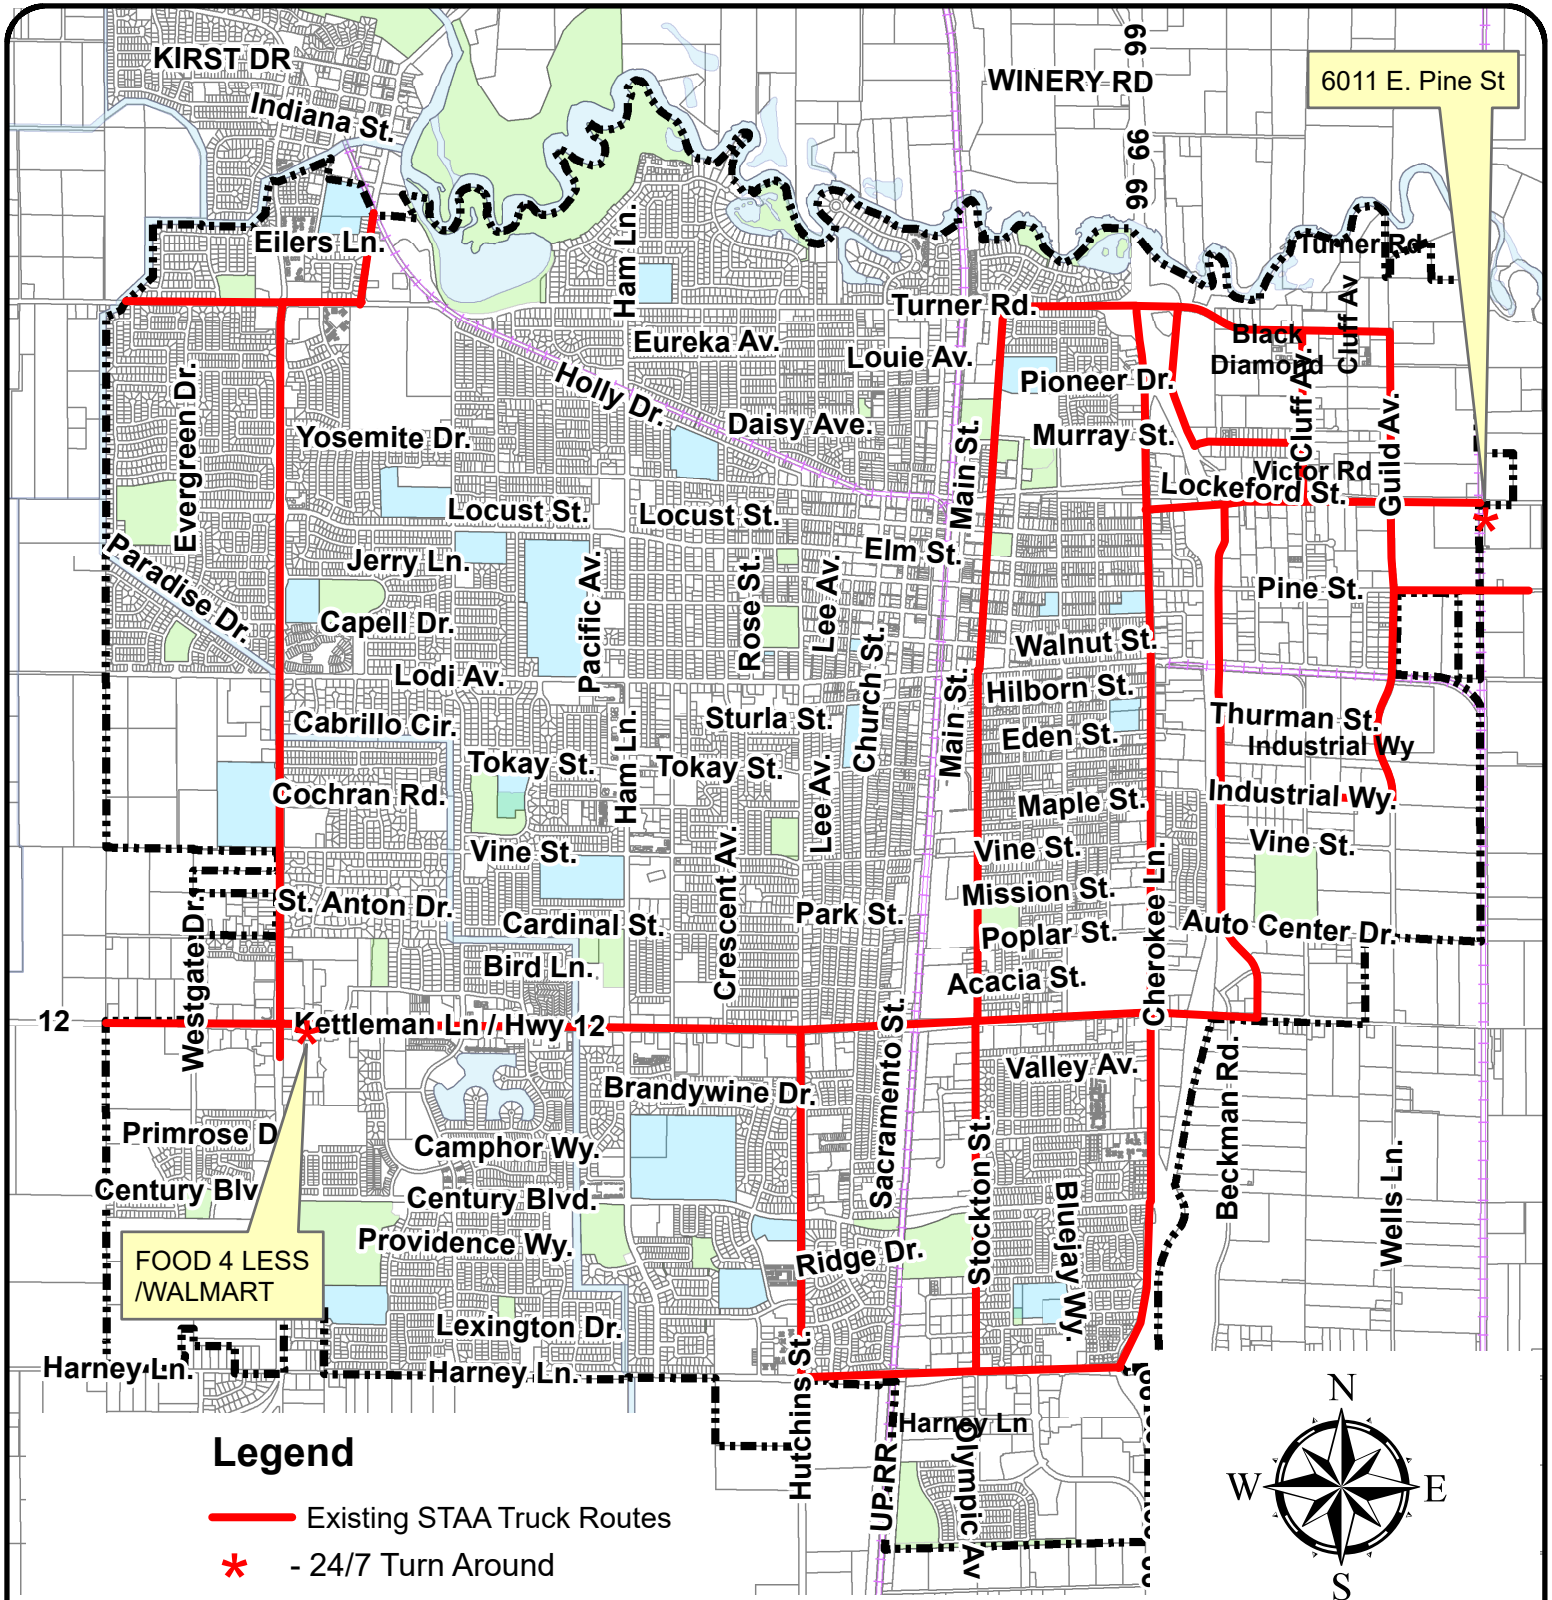

CITY OF LODI

PUBLIC WORKS DEPARTMENT

STAA Truck Routes

Legend

- Existing STAA Truck Routes
- * - 24/7 Turn Around

NOTE: Trucks over two axles are prohibited on Turner Rd from Lower Sacramento Rd (North) to Highway 99 southbound ramps.
(Except pick-ups and deliveries within City limits)